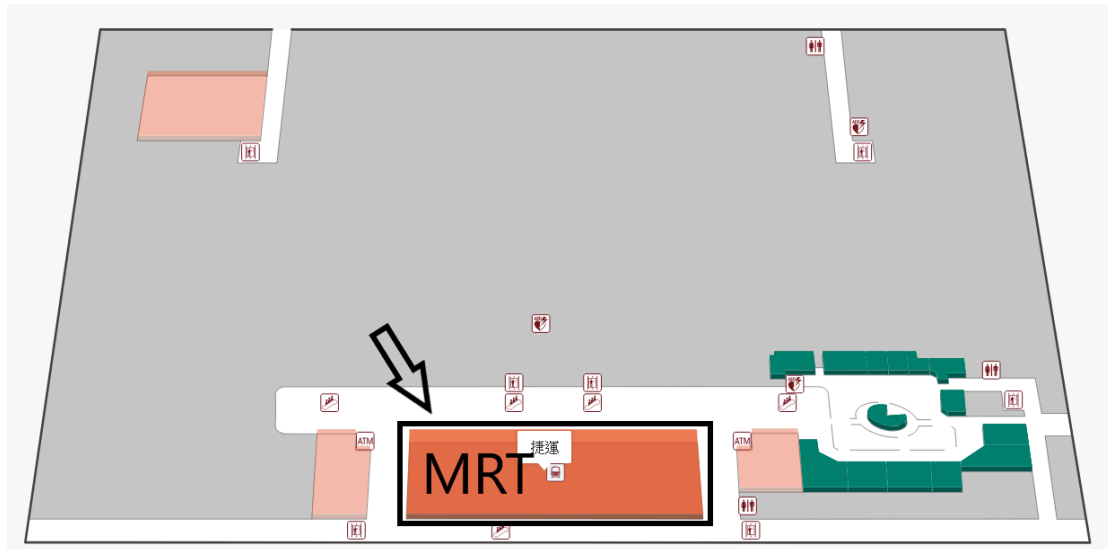

If your airplane arrives at **Airport Terminal 1**, please go to B1 (Basement 1) to find the MRT station. The below is the floorplan of B1.

The MRT station's name is "Airport Terminal 1" and the code is "A12". You need to go from "Airport Terminal 1" (A12) to "Taoyuan HSR Station" (A18).

The MRT runs every 15 minutes.

桃園機場捷運系統路線圖

Taoyuan Airport MRT Route Map

圖例 Legend

普通車 Commuter 各站停靠 Stops at all stations	A1↔A21 各站停靠 Stops at all stations	預辦登機 In-Town Check-in	TAX REFUND 退稅 Tax Refund	遺失物處理中心 Lost & Found
直達車 Express 僅停靠 Stops at	A1.A3.A8.A12.A13	哺乳乳室 Breastfeeding Rm.	郵局 Post Office	興建中車站 Under Construction
增停服務 Extended Service	僅停靠 Stops at			
	A1.A3.A8.A12.A13.A18.A21			

備註：自2018.3月起，尖峰時段部分直達車增停A18與A21站。班次詳見時刻表。
 Remark: Effective from March 2018, selected express trains stop at A1, A3, A8, A12, A13, A18 and A21. For further details, please refer to the timetable.

Or, if your airplane arrives at **Airport Terminal 2**, please go to B2 (Basement 2) to find the MRT station. The below is the floorplan of B2.

The MRT station's name is "Airport Terminal 2" and the code is "A13". You need to go from "Airport Terminal 2" (A13) to "Taoyuan HSR Station" (A18).

The MRT runs every 15 minutes.

桃園機場捷運系統路線圖 Taoyuan Airport MRT Route Map