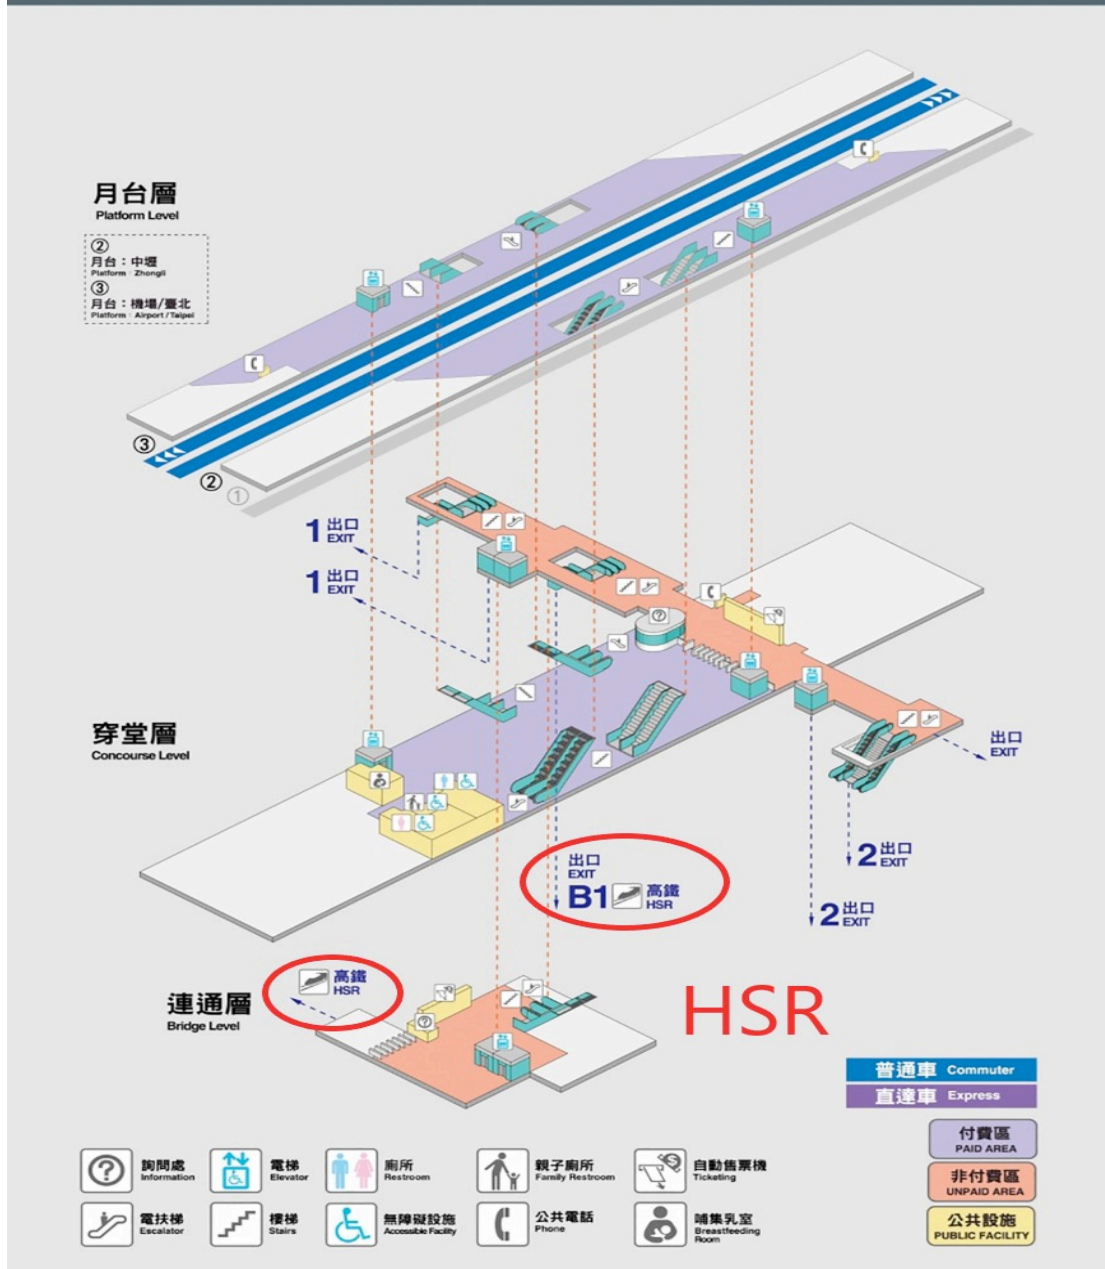

備註：自2018.3月起，尖峰時段部分直達車增停A18與A21站。班次詳見時刻表。
 Remark: Effective from March 2018, selected express trains stop at A1, A3, A8, A12, A13, A18 and A21. For further details, please refer to the timetable.

Or, if your airplane arrives at **Airport Terminal 2**, please go to B2 (Basement 2) to find the MRT station. The below is the floorplan of B2.

圖例 Legend

- 普通車 Commuter** 每站停靠 Stops at all stations
- 直達車 Express** 停靠 Stops at **A1.A3.A8.A12.A13**
- 增停服務 Extended Service** 停靠 Stops at **A1.A3.A8.A12.A13.A18.A21**
- 預辦登機 In-Town Check-in**
- 退稅 Tax Refund**
- 遺失物處理中心 Lost & Found**
- 哺集乳室 Breastfeeding Rm.**
- 郵局 Post Office**
- 興建中車站 Under Construction**

備註：自2018.3月起，尖峰時段部分直達車增停A18與A21站，班次詳見時刻表。
Remark: Effective from March 2018, selected express trains stop at A1, A3, A8, A12, A13, A18 and A21. For further details, please refer to the timetable.

When you arrive “Taoyuan HSR Station” (A18), please go to B1 (Basement 1) to find the HSR Station. The following is the floorplan of the MRT (A18).

A18車站立體圖

Floor Plan

The HSR Timetable is as follow:

 **Outbound** Taoyuan → Tainan 2019/02/12(Tue) 07:00 [← Earlier trains](#) | [Later trains →](#)

Train Information					Discount	Remark
Train No.	Departure	Arrival	Duration	Cars for non-reserved seat	Early Bird	
0603	07:15	08:37	01:22	3	up to 20off	
0805	07:34	09:11	01:37	4	up to 35off	
0609	08:10	09:32	01:22	4		
0809	08:34	10:11	01:37	3	up to 35off	
0613	08:43	10:06	01:23	3		