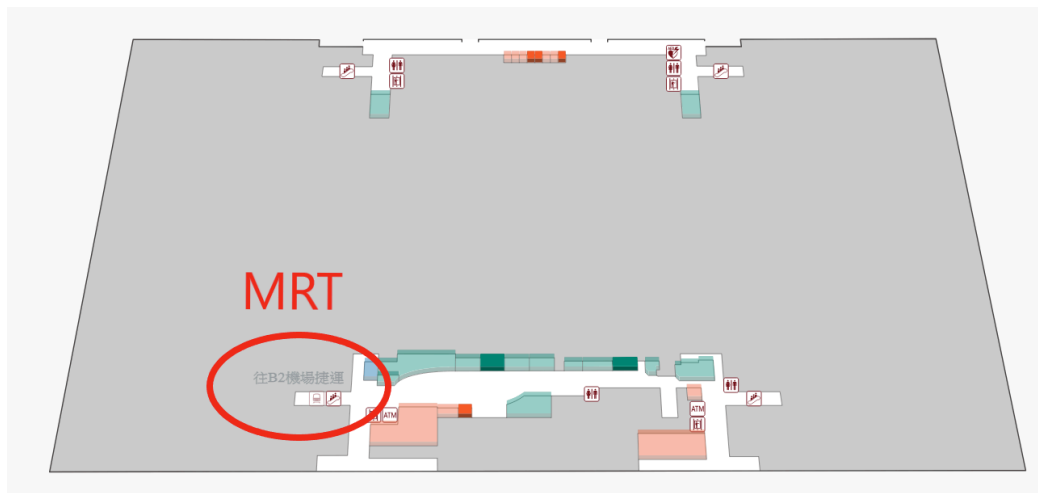

How to arrive Tainan from Taoyuan International Airport

First of all, there are two airport terminals, Terminal 1 and Terminal 2. However, I don't know which terminal your airplane will arrive, therefore, I would provide you both terminals' information.

If your airplane arrives at **Airport Terminal 1**, please go to B1 (Basement 1) to find the MRT station. The below is the floorplan of B1.

The MRT station's name is "Airport Terminal 1" and the code is "A12". You need to go from "Airport Terminal 1" (A12) to "Taoyuan HSR Station" (A18).

The MRT runs every 15 minutes.

桃園機場捷運系統路線圖

Taoyuan Airport MRT Route Map

圖例 Legend

普通車 Commuter 各站停靠 Stops at all stations	A1↔A21 各站停靠 Stops at all stations	預辦登機 In-Town Check-in	TAX REFUND 退稅 Tax Refund	遺失物處理中心 Lost & Found
直達車 Express 僅停靠 Stops at	A1.A3.A8.A12.A13	哺乳乳室 Breastfeeding Rm.	郵局 Post Office	興建中車站 Under Construction
增停服務 Extended Service	僅停靠 Stops at			
	A1.A3.A8.A12.A13.A18.A21			

A18車站立體圖

Floor Plan

The HSR Timetable is as follow:

 **Outbound** Taoyuan → Tainan 2019/02/12(Tue) 07:00 [← Earlier trains](#) | [Later trains →](#)

Train Information					Discount	Remark
Train No.	Departure	Arrival	Duration	Cars for non-reserved seat	Early Bird	
0603	07:15	08:37	01:22	3	up to 20off	
0805	07:34	09:11	01:37	4	up to 35off	
0609	08:10	09:32	01:22	4		
0809	08:34	10:11	01:37	3	up to 35off	
0613	08:43	10:06	01:23	3		